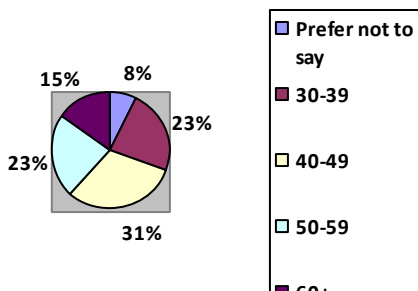

Yew Tree Primary School

GOVERNING BODY DIVERSITY STATEMENT 2025/26

TOTAL NUMBER OF GOVERNORS

13

Ethnic Origin

Religion/Belief

Disability

Gender

Age Range

Sexual Orientation