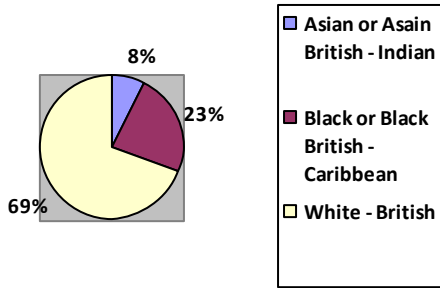

Yew Tree Primary School

GOVERNING BODY DIVERSITY STATEMENT 2025/26

TOTAL NUMBER OF GOVERNORS

13

Ethnic Origin

Religion/Belief

Disability

Gender

Age Range

Sexual Orientation